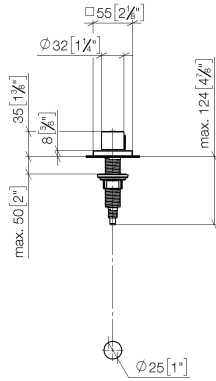

**Strainer waste with control handle - Brushed Champagne (22kt Gold)**

LOT

10 711 970

- control for single basin
- including adapter for Bowden cable

Fits LOT

	Brushed Champagne (22kt Gold)	10 711 970-46
	Chrome	10 711 970-00
	Brushed Platinum	10 711 970-06
	Platinum	10 711 970-08
	Durabress (23kt Gold)	10 711 970-09
	Dark Chrome	10 711 970-19
	Brushed Durabress (23kt Gold)	10 711 970-28
	Matte Black	10 711 970-33
	Champagne (22kt Gold)	10 711 970-47
	Brushed Chrome	10 711 970-93
	Brushed Dark Platinum	10 711 970-99

Strainer waste with control handle - Brushed Champagne (22kt Gold)

LOT

10 711 970

mm [inches]

10 711 970

Parts for other finishes can be found here: [Chrome](#)

Spare parts list

No.	Item Number	Name	Quantity used	Delivery time
1	09 20 97 030-46	handle	1	60
2	90 12 12 002 00 90	fixing cap	1	2
3	09 27 87 007-46	rosette	1	30
4	90 14 10 043 00 90	seal	1	2
5	09 14 10 042 90	seal	1	2
6	09 29 06 087-46	spindle	1	-
Spare part can no longer be ordered, please order the replacement item				
7	04 30 01 029 00 90	adaptor	1	2
8	09 24 03 175 90	adaptor	1	2
9	09 11 10 073-07	connection	1	30
10	09 11 10 074-07	connection	1	30
11	09 11 10 079-07	connection	1	30
12	09 30 11 087 90	disc	1	2
13	09 23 30 024-07	nut	1	30