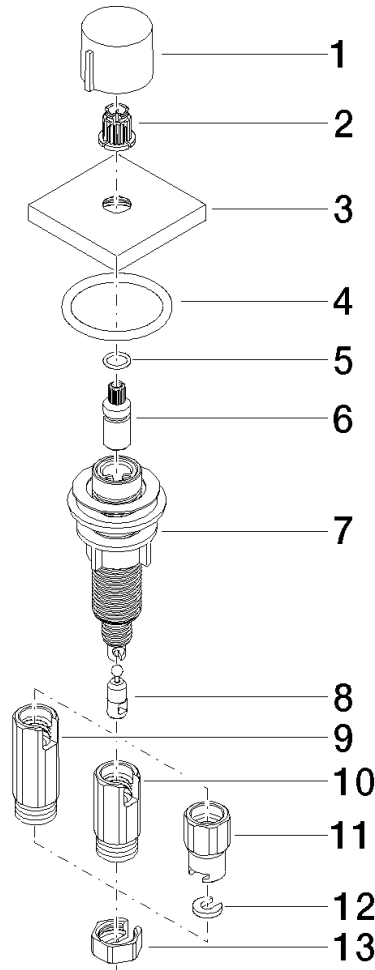

**Strainer waste with control handle - Brushed Champagne (22kt Gold)**

LOT

10 711 970

- control for single basin
- including adapter for Bowden cable

Fits LOT

	Brushed Champagne (22kt Gold)	10 711 970-46
	Chrome	10 711 970-00
	Brushed Platinum	10 711 970-06
	Platinum	10 711 970-08
	Durabress (23kt Gold)	10 711 970-09
	Dark Chrome	10 711 970-19
	Brushed Durabress (23kt Gold)	10 711 970-28
	Matte Black	10 711 970-33
	Champagne (22kt Gold)	10 711 970-47
	Brushed Chrome	10 711 970-93
	Brushed Dark Platinum	10 711 970-99

Strainer waste with control handle - Brushed Champagne (22kt Gold)

LOT

10 711 970

mm [inches]

10 711 970

Parts for other finishes can be found here: [Chrome](#)

Spare parts list

No.	Item Number	Name	Quantity used	Delivery time
1	09 20 97 030-46	handle	1	60
2	90 12 12 002 00 90	fixing cap	1	2
3	09 27 87 007-46	rosette	1	30
4	90 14 10 043 00 90	seal	1	2
5	09 14 10 042 90	seal	1	2
6	09 29 06 087-46	spindle	1	-
Spare part can no longer be ordered, please order the replacement item				
7	04 30 01 029 00 90	adaptor	1	2
8	09 24 03 175 90	adaptor	1	2
9	09 11 10 073-07	connection	1	30
10	09 11 10 074-07	connection	1	30
11	09 11 10 079-07	connection	1	30
12	09 30 11 087 90	disc	1	2
13	09 23 30 024-07	nut	1	30